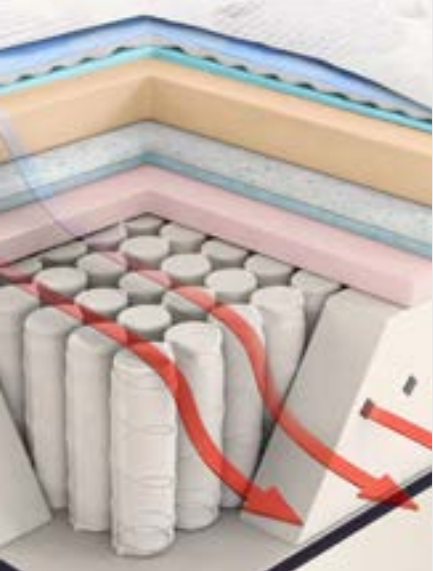

FELICITY™ RECHARGE® EURO TOP

Nano-Tex® stain-resistance treatment embedded right into the fabric

EverNU® sustainable replaceable mattress top

AirCool® Technology to provide added comfort for each guest

Pocketed Coil® Technology for unparalleled support

SUSTAINABLE UPGRADES INCLUDE

Coil Unit Beautyrest® Pocketed Coil® Springs
 Coil Count (Queen)..... 1000 Density
 Cover..... Durable White Knit with Nano-Tex®

Edge Support..... AirCool® BeautyEdge® Foam Encasement

Border Fill..... FR Fiber

COIL SUPPORT

1st Layer EnergyFoam™

TOP UPHOLSTERY

1st Layer Transflexion™ Foam

QUILTING

1st Layer FR Fiber
 2nd Layer..... AirCool® Foam™
 3rd Layer AirFeel™ Foam

Warranty..... 10/10 Non-Prorated